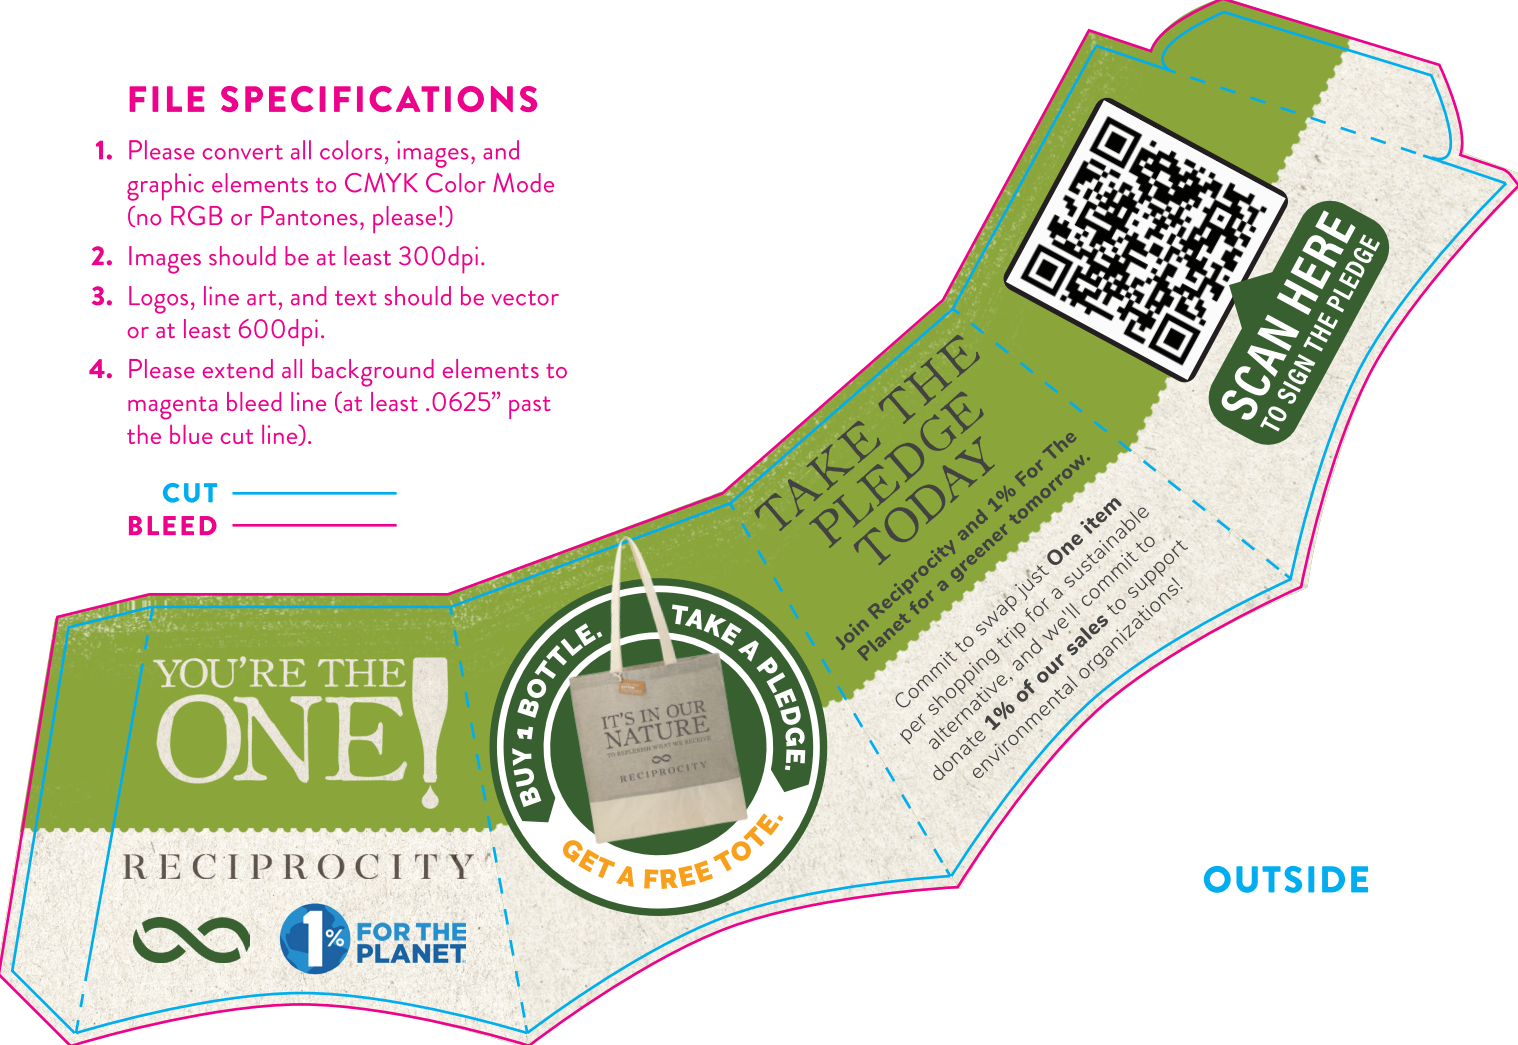

FILE SPECIFICATIONS

1. Please convert all colors, images, and graphic elements to CMYK Color Mode (no RGB or Pantones, please!)
2. Images should be at least 300dpi.
3. Logos, line art, and text should be vector or at least 600dpi.
4. Please extend all background elements to magenta bleed line (at least .0625" past the blue cut line).

CUT _____
BLEED _____

TAKE THE PLEDGE TODAY

Join Reciprocity and 1% For The Planet for a greener tomorrow.

Commit to swap just **One** item per shopping trip for a sustainable alternative, and we'll commit to donate **1% of our sales** to support environmental organizations!

SCAN HERE
TO SIGN THE PLEDGE

OUTSIDE

YOU'RE THE ONE!

RECIPROcity

1% FOR THE PLANET